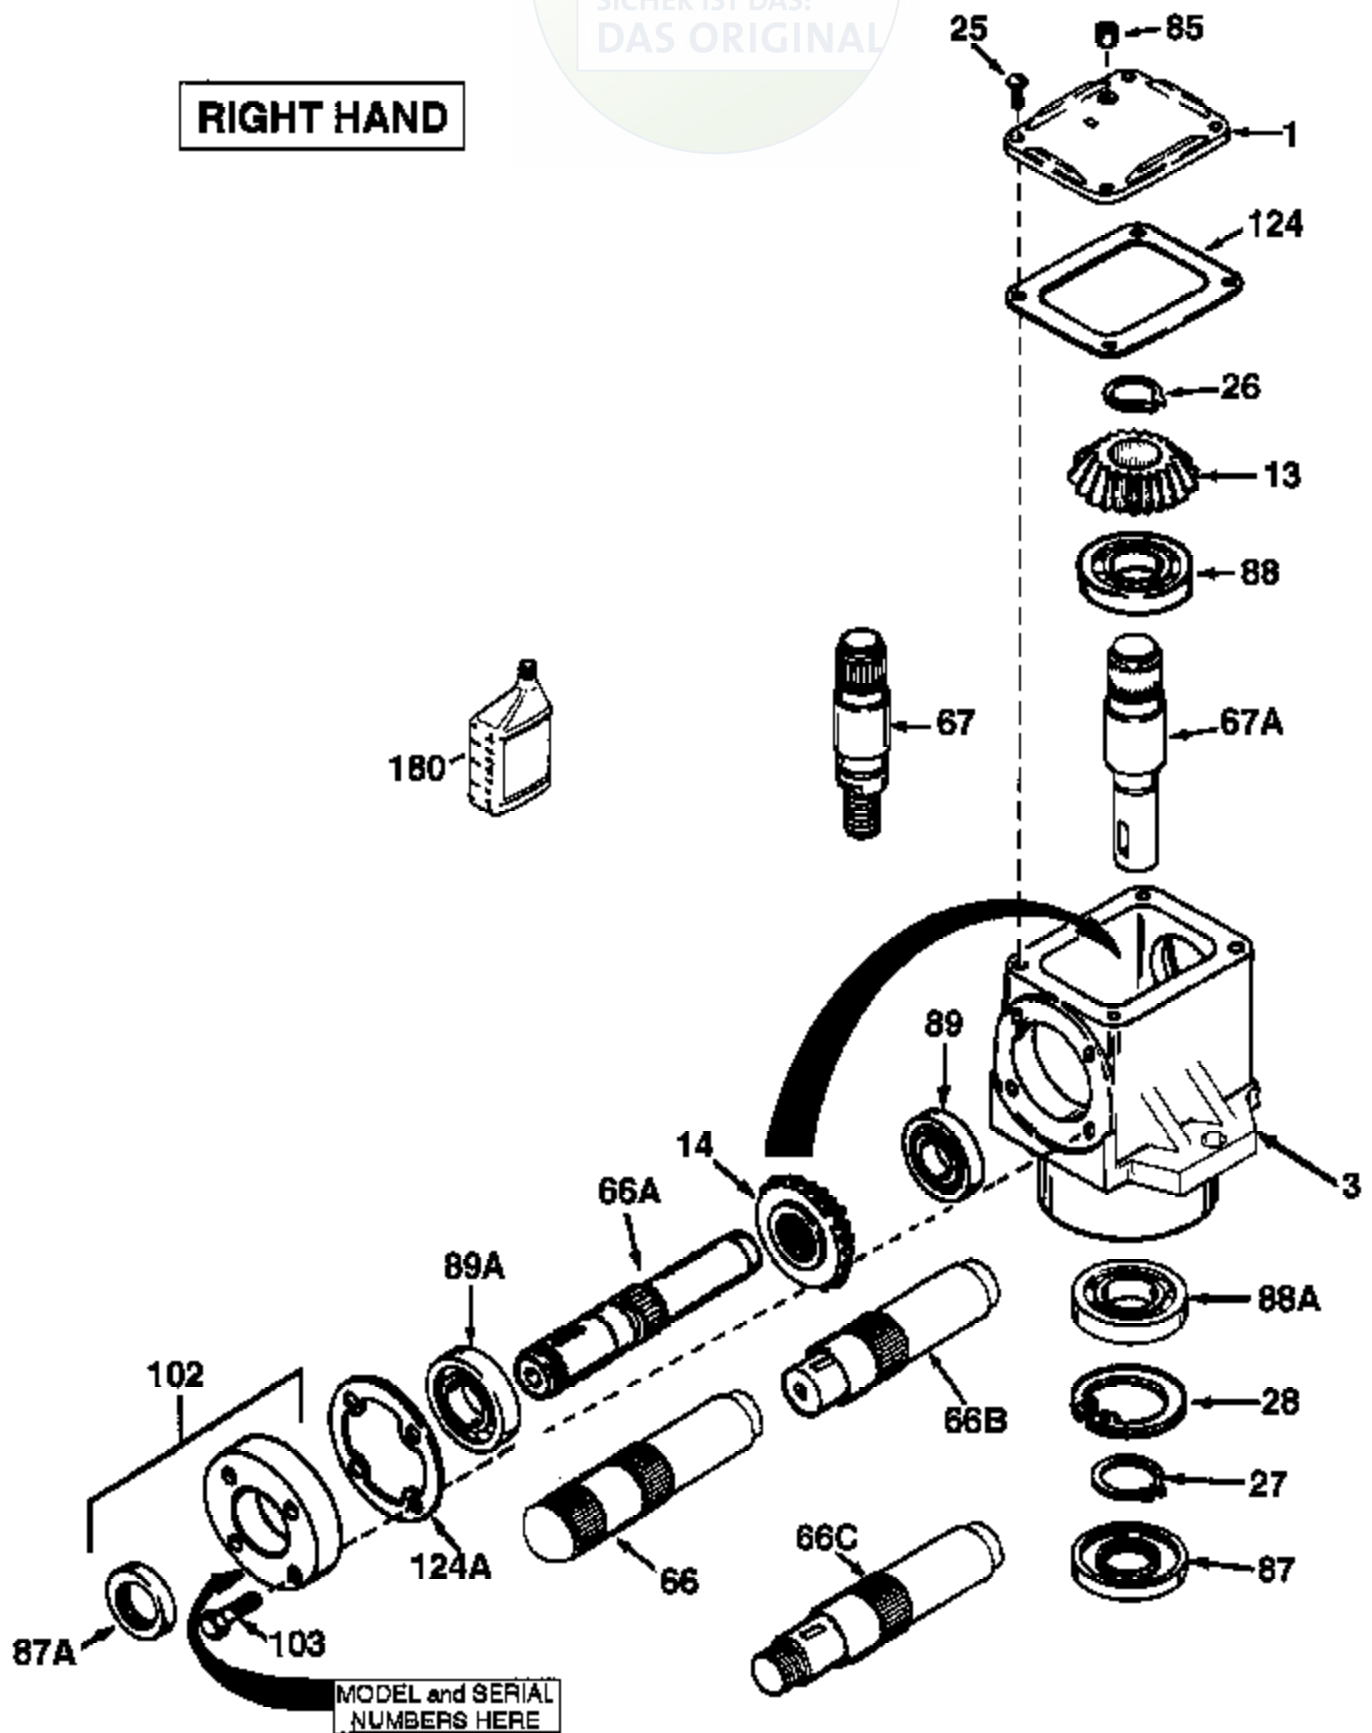

JOIST

SICHER IST DAS:
DAS ORIGINAL

RIGHT HAND

Ref #	Part Number	Qty	Description
	794476		Right Hand Head Assembly (Incl. 1 thr u 124A)
1	772067		Cover
3	770026A		Right Angle Drive Housing
13	778101A		Miter Gear (17 teeth) (7/8" ID)
14	778101A		Miter Gear (17 teeth) (7/8" ID)
25	792025		Screw, 10-24 x 1/2"
26	788018		Retainer Ring
27	788019		Retainer Ring
66A	776059		Input Shaft (5-7/32" long)
67A	776066		Output Shaft (4-19/32" long)
85	792039		Pipe Plug, 1/8-27 (countersunk headle ss)
87A	788031		Oil Seal
87	788029	1000-1000-026	Oil Seal
88	780034	Peerless	Ball Bearing
88A	780034		Ball Bearing
89	780024		Ball Bearing
102	786029		Retainer Cap & Seal (Incl. 87A & 103)
103	792026		Screw, 1/4-20 x 7/8"
124A	788030B		Cap Gasket
124	788028		Cover Gasket
180	730229A		Gear Oil 80W90